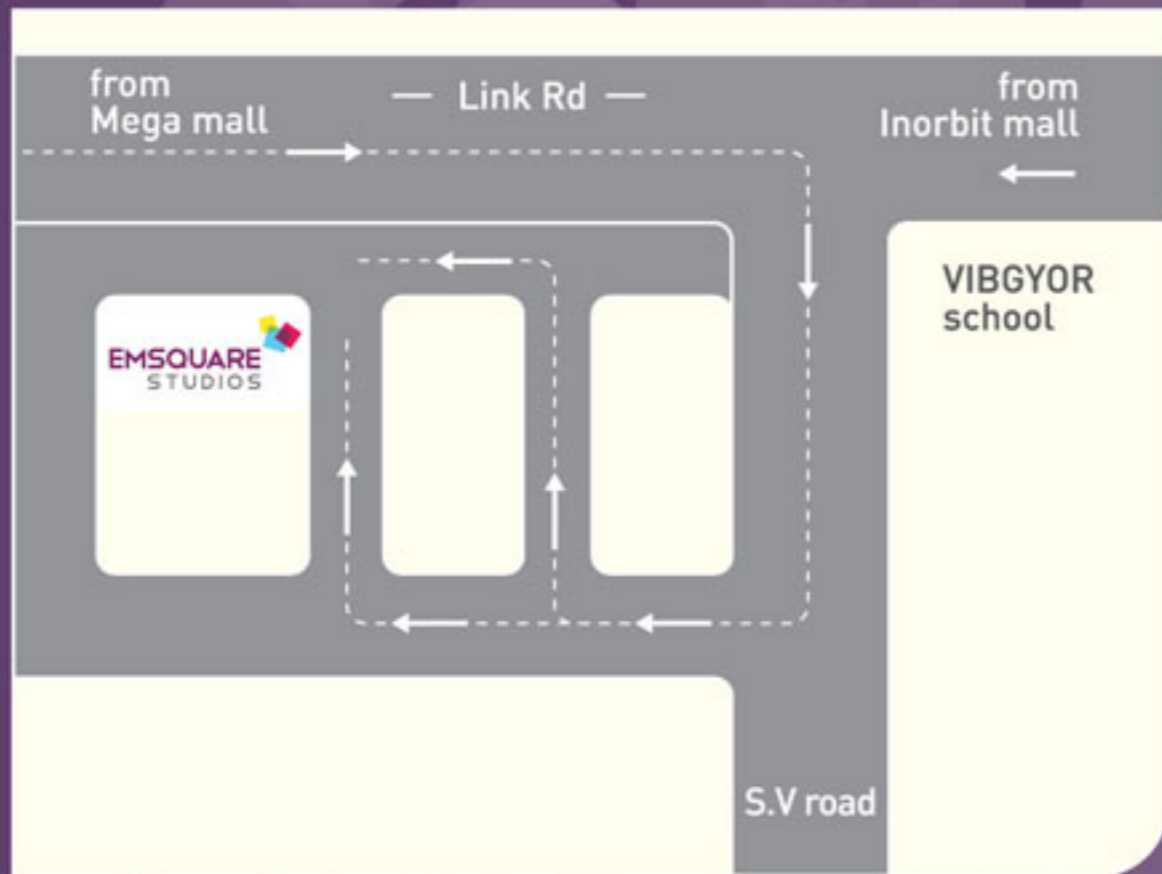

HOW TO REACH US

256/2044, motilal nagar no.1,
off. link rd, goregaon (west),
near vibgyor school,
mumbai 400 104.

tel: 022 2878 9291

mailus@emsquarestudios.com

info@emsquarestudios.com

For Booking Contact

+91 93246 19765 / +91 9324385729